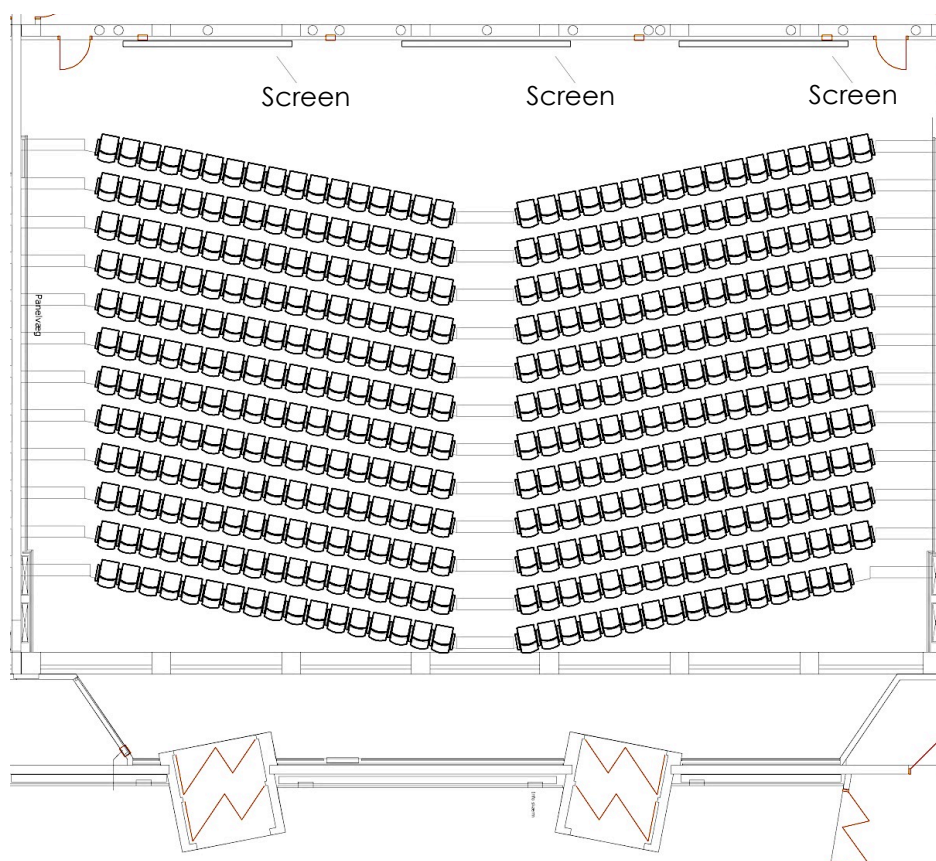

Equipment:

1 x Panasonic PT-DW10000, Resolution: 1920 x 1080, Aspect ratio:16:9 (10.000 lumen).
For center screen.

2 x Panasonic PT-DW100, Resolution: 1280 x 720, Aspect ratio:16:9 (10.000 lumen) For
the side screens (not included in standard rental price)

5 x Panasonic AW-HE100 (HD1080i remote controlled camera's, with a Panasonic
AV-HS400 HD video mixer) (not included in standard rental price) please contact us
for further details.

1 x Panasonic Blu-Ray player

3 x Kramer VP728 – Scaler

1 x Analog Way – DiVentix II

1 x DigiCo SD11 – 48 channels in / 48 channels out.

1 x Shure wireless mic

10 x Turbosound TFA600 HWDP

1 x GrandMA II Lite

12 x 2 KW Fresnell ADB Pole op FPS20

1 x Free Wifi (access code: tivolihotel)

Floorbox connections Video: VGA and HDMI

Floorbox connections Audio: XLR