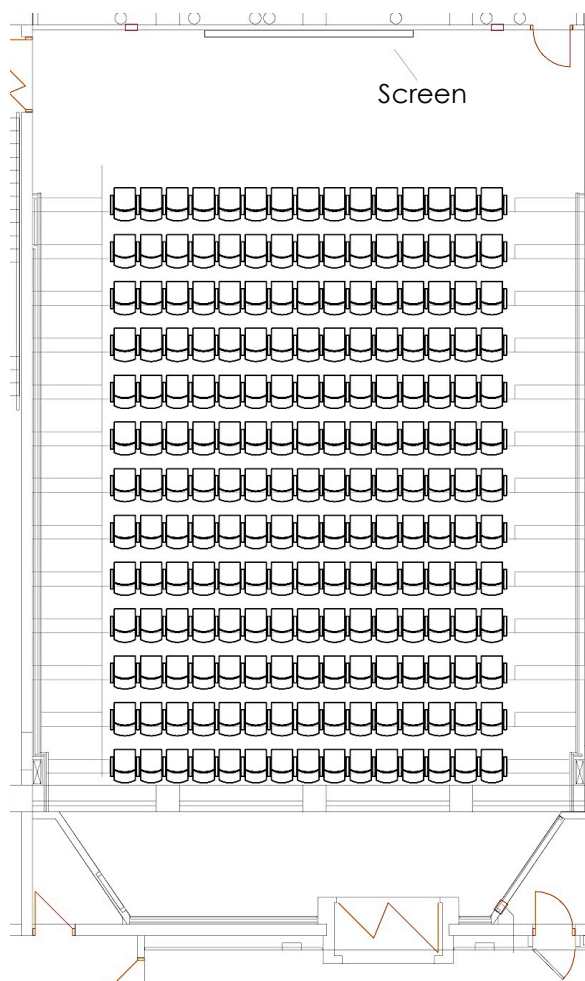

Equipment:

1 x Panasonic PT-DW10000, Resolution: 1920 x 1080, Aspect ratio:16:9 (10.000 lumen).

1 x Panasonic Blu-Ray player

3 x Kramer VP728 – Scaler

1 x Analog Way – DiVentix II

1 x DigiCo SD11 – 48 channels in / 48 channels out.

1 x Shure wireless mic

10 x Turbosound TFA600 HWDP

1 x GrandMA II Lite

8 x 2 KW Fresnell ADB Pole op FPS20

1 x Free Wifi (access code: tivolihotel)

Floorbox connections Video: VGA and HDMI

Floorbox connections Audio: XLR